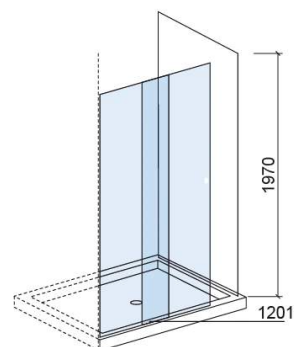

Strado enclosure for 1 side panel, left - Transparent and Chrome

Ref. 8903711011

EAN Code. 5604815434125

Description

Strado 100cm shower door

Technical Information

Length: 1177 mm

Width: 30 mm

Height: 1970 mm

Weight: 48 kg

Collection: **Strado**

Product type: Shower enclosures

Style: Contemporary

Product Format: Rectangular

Material: Aluminium; 6mm tempered glass

Installation type: Shower enclosure

Features

- Door opening to the left
- Application - with 1 side panel
- With 1 sliding door with built-in handle
- With adjustable profiles - 0 to 20mm
- Fixing kit included
- Aluminium and ABS water retention profiles included

Variations

Transparent and Chrome

1677x30x1970 mm

Ref. 8904111011

EAN Code. 5604815434149

Weight: 63 kg

Transparent and Chrome

1377x30x1970 mm