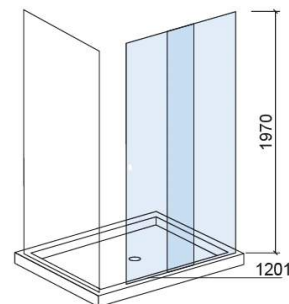

Strado enclosure for 1 side panel, right - Transparent and Chrome

Ref. 8903710011

EAN Code. 5604815434187

Description

Strado 100cm shower door

Technical Information

Length: 1177 mm

Width: 30 mm

Height: 1970 mm

Weight: 48 kg

Collection: **Strado**

Product type: Shower enclosures

Style: Contemporary

Product Format: Rectangular

Material: Aluminium; 6mm tempered glass

Installation type: Shower enclosure

Features

- Door opening to the right
- Application - with 1 side panel
- With 1 sliding door with built-in handle
- With adjustable profiles - 0 to 20mm
- Fixing kit included
- Aluminium and ABS water retention profiles included

Variations

Transparent and Chrome

1377x30x1970 mm

Ref. 8903810011

EAN Code. 5604815434170

Weight: 54 kg

Transparent and Chrome

1577x30x1970 mm