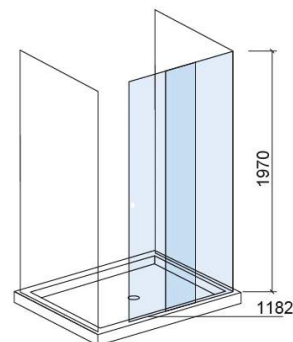

Strado enclosure for 2 side panels, right - Transparent and Chrome

Ref. 8903720011

EAN Code. 5604815434194

Description

Strado 100cm shower door

Technical Information

Length: 1153 mm

Width: 30 mm

Height: 1970 mm

Weight: 49 kg

Collection: Strado

Product type: Shower enclosures

Style: Contemporary

Product Format: Rectangular

Material: Aluminium; 6mm tempered glass

Installation type: Shower enclosure

Features

- Door opening to the right
- Application - with 2 side panels
- With 1 sliding door with built-in handle
- With adjustable profiles - 0 to 20mm
- Fixing kit included
- Aluminium and ABS water retention profiles included

Variations

Transparent and Chrome

1401x30x1970 mm

Ref. 8903820011

EAN Code. 5604815434200

Weight: 55 kg

Transparent and Chrome

1582x30x1970 mm