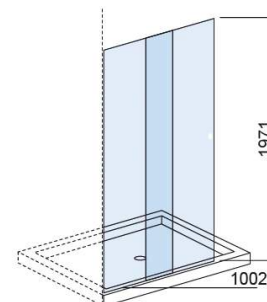

### Description

Strado 180cm shower door

### Technical Information

Length: 1001 mm

Width: 30 mm

Height: 1971 mm

Weight: 40 kg

Collection: Strado

Product type: Shower enclosures

Style: Contemporary

Product Format: Rectangular

Material: Aluminium; 6mm tempered glass

Installation type: Shower enclosure

## Variations

Transparent and Chrome

1201x30x1970 mm

Ref. 8903701011

EAN Code. 5604815434033

Weight: 46 kg

Transparent and Chrome

1401x30x1970 mm