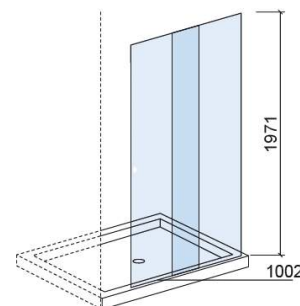

Strado enclosure, right - Transparent and Chrome

Ref. 8908900011

EAN Code. 5604815435467

Description

Strado 180cm shower door

Technical Information

Length: 1001 mm

Width: 30 mm

Height: 1971 mm

Weight: 40 kg

Collection: Strado

Product type: Shower enclosures

Style: Contemporary

Product Format: Rectangular

Material: Aluminium; 6mm tempered glass

Installation type: Shower enclosure

Features

- Door opening to the right
- Application - alcove fitting
- With 1 sliding door with built-in handle
- With adjustable profiles - 0 to 20mm
- Fixing kit included
- Aluminium and ABS water retention profiles included

Variations

Transparent and Chrome
1201x30x1970 mm
Ref. 8903700011
EAN Code. 5604815434040
Weight: 46 kg

Transparent and Chrome
1401x30x1970 mm
Ref. 8903800011
EAN Code. 5604815434088
Weight: 52 kg

Transparent and Chrome
1601x30x1970 mm
Ref. 8903900011
EAN Code. 5604815434095
Weight: 58 kg