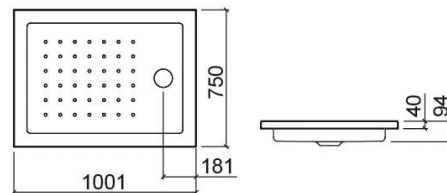

## Description

Mosaico Strado 100x90cm shower tray

## Technical Information

Length: 1000 mm

Width: 750 mm

Height: 94 mm

Weight: 16.5 kg

Collection: [Strado](#)

Product type: Shower trays

Style: Traditional

## Features

- Textured bottom
- Ø90mm waste with built-in trap not included
- Exterior profile height - 40mm

## Variations

---

White  
1000x800x94 mm

Ref. 8009200000  
EAN Code. 5604815436211  
Weight: 18.5 kg

White  
1000x900x94 mm

Ref. 8009400000  
EAN Code. 5604815436235  
Weight: 20 kg