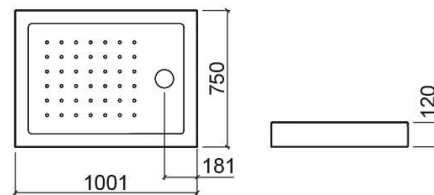

Strado shower tray - White

Ref. 8009100000

EAN Code. 5604815436204

Description

Mosaico Strado 100x90cm shower tray

Technical Information

Length: 1000 mm

Width: 750 mm

Height: 120 mm

Weight: 16.5 kg

Collection: Strado

Product type: Shower trays

Style: Traditional

Product Format: Rectangular

Material: Acrylic

Installation type: Countertop

Features

- Textured bottom
- Ø90mm waste with built-in trap not included
- Exterior profile height - 120mm

Variations

White

1000x900x120 mm

Ref. 8009500000

EAN Code. 5604815436242

Weight: 20 kg