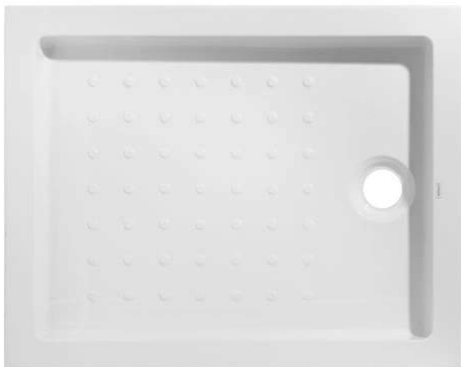

Strado shower tray - White

Ref. 8009100000

EAN Code. 5604815436204

Description

Mosaico Strado 100x90cm shower tray

Technical Information

Length: 1000 mm

Width: 750 mm

Height: 120 mm

Weight: 16.5 kg

Collection: Strado

Product type: Shower trays

Style: Traditional

Product Format: Rectangular

Material: Acrylic

Installation type: Countertop

Features

- Textured bottom
- Ø90mm waste with built-in trap not included
- Exterior profile height - 120mm

Variations

White

1000x900x120 mm

Ref. 8009500000

EAN Code. 5604815436242

Weight: 20 kg