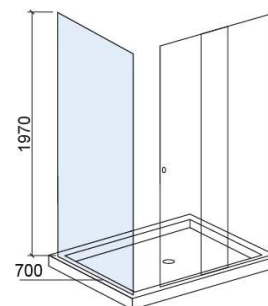

## Description

Strado 70cm shower side panel

## Technical Information

Length: 692 mm

Width: 30 mm

Height: 1970 mm

Weight: 20.00 kg

Collection: Strado

Product type: Shower enclosures

Style: Contemporary

Product Format: Rectangular

Material: Aluminium; 6mm tempered glass

Installation type: Shower enclosure

## Variations

---

Transparent and Chrome

742x30x1970 mm

Ref. 8906710011

EAN Code. 5604815435528

Weight: 20.00 kg

Transparent and Chrome