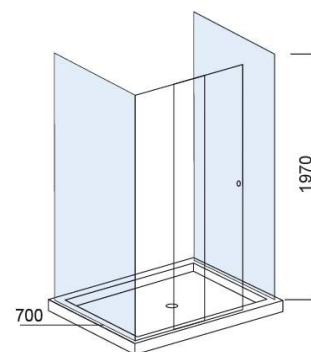

Strado two shower side panels - Transparent and Chrome

Ref. 8906620011

EAN Code. 5604815437256

Technical Information

Length: 692 mm

Width: 30 mm

Height: 1970 mm

Weight: 43.00 kg

Collection: Strado

Product type: Shower enclosures

Style: Contemporary

Product Format: Rectangular

Material: Aluminium; 6mm tempered glass

Installation type: Shower enclosure

Features

- With adjustable profiles - 0 to 20mm
- Fixing kit included

Variations

Transparent and Chrome

742x30x1970 mm

Ref. 8906720011

EAN Code. 5604815435535

Weight: 43.00 kg

Transparent and Chrome

792x30x1970 mm

Ref. 8906820011

EAN Code. 5604815435559

Weight: 42.00 kg

Transparent and Chrome

982x30x1970 mm

Ref. 8906920011

EAN Code. 5604815435573

Weight: 44.00 kg