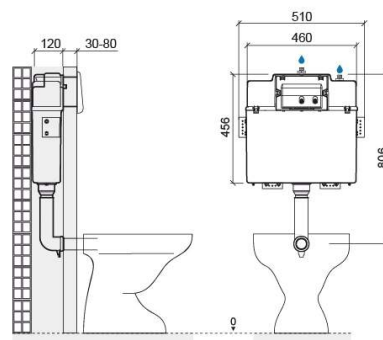

Switch concealed cistern - White

Ref. 40133

EAN Code. 5604815899986

Technical Information

Length: 460 mm

Width: 120 mm

Height: 456 mm

Weight: 6.25 kg

Collection: [Switch](#)

Product type: Cisterns, Installation and Flush Systems

Material: ABS

Installation type: Concealed

Features

- Dual flush
- Front wall thickness - 30 to 80mm
- Easy access to the inside for maintenance
- Fixing kit included
- Flush mechanism included
- Water inlet position G $\frac{1}{2}$ " - top right or top centre
- Wall depth - more than 120mm
- Flush volume - 3/6Lpf
- Flush activation - frontal