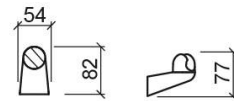

Swivel wall bracket - White

Ref. 5A00010000

EAN Code. 5604815616880

Technical Information

Length: 54 mm

Width: 82 mm

Height: 77 mm

Weight: 0.07 kg

Collection: [Complementos](#)

Product type: Kits, rails and hand showers

Material: ABS

Variations

Chrome

54x82x77 mm

Ref. 5A00010011

EAN Code. 5604815616873

Weight: 0.07 kg

Downloads

Technical Drawings

5A000100 dt (PDF) ,