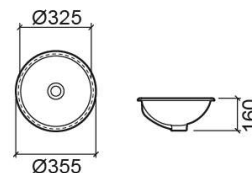

Tabarca basin - White

Ref. 118310004

EAN Code. 5604815104950

Description

Discontinued product - available until permanent stock rupture.

Technical Information

Height: 160 mm

Diameter: Ø355 mm

Weight: 3.3 kg

Collection: Tabarca

Product type: Basins

Style: Traditional

Product Format: Round

Material: Ceramic

Installation type: Inset

Features

- With overflow ring
- With overflow
- Without tap hole