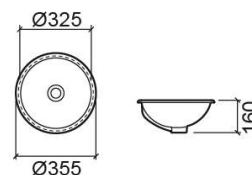

Tabarca basin - White

Ref. 118310004

EAN Code. 5604815104950

Description

Discontinued product - available until permanent stock rupture.

Technical Information

Height: 160 mm

Diameter: Ø355 mm

Weight: 3.3 kg

Collection: Tabarca

Product type: Basins

Style: Traditional

Product Format: Round

Material: Ceramic

Installation type: Inset

Features

- With overflow ring
- With overflow
- Without tap hole

Variations

Pergamon (Discontinued)

Ø355x160 mm

Ref. 118310054

EAN Code. 5604815110258

Weight: 3.3 kg

Downloads