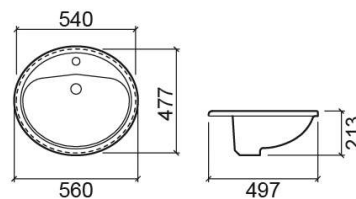

Tejo basin - White

Ref. 108360004

EAN Code. 5604815082470

Description

Discontinued product - available until permanent stock rupture.

Technical Information

Length: 560 mm

Width: 477 mm

Height: 213 mm

Weight: 9.50 kg

Collection: [Tejo](#)

Product type: Basins

Style: Traditional

Product Format: Oval

Material: Ceramic

Installation type: Inset

Features

- With overflow ring
- With tap hole
- With overflow