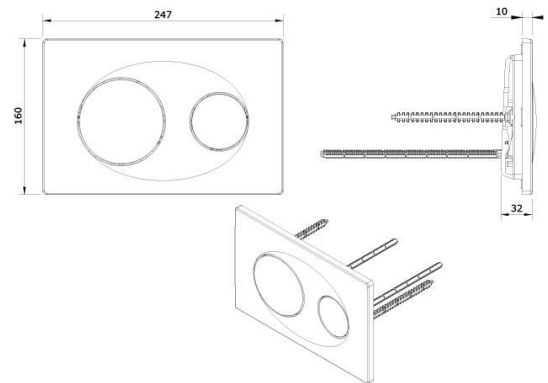

To-Slim dual flush plate - Chrome

Ref. 4102311

EAN Code. 5604815910117

Technical Information

Length: 247 mm

Width: 10 mm

Height: 160 mm

Weight: 0.42 kg

Collection: To-Slim

Product type: Installation and Flush Systems

Material: ABS

Installation type: Exterior

Features

- Easy installation without tools
- Operating mode - mechanic activation
- Dual flush plate for concealed cisterns
- Flush position - front