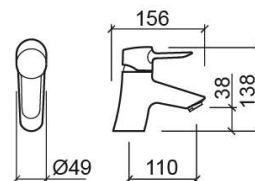

Torus basin mixer with Cold Open - Chrome

Ref. 537100111

EAN Code. 5604815612035

Technical Information

Length: 156 mm

Width: 49 mm

Height: 138 mm

Weight: 1.42 kg

Collection: [Torus](#)

Product type: Taps

Style: Contemporary

Material: Brass; ZAMAK

Installation type: Basin shelf

Features

- Flow rate at 3 Bar - 10.1L/min
- With ColdOpen system
- Fixing kit included
- Hot & cold flexible connectors included
- Single lever mixer
- Waste not included