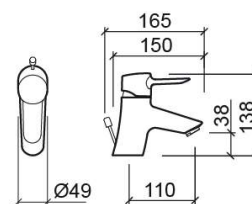

Torus basin mixer with EcoSpot and waste - Chrome

Ref. 537030011

EAN Code. 5604815607956

Technical Information

Length: 165 mm

Width: 49 mm

Height: 138 mm

Weight: 1.80 kg

Collection: Torus

Product type: Taps

Style: Contemporary

Material: Brass

Installation type: Basin shelf

Features

- Flow rate at 3 Bar - 13.5L/min
- With EcoSpot system
- Fixing kit included
- Hot & cold flexible connectors included
- Single lever mixer
- Automatic outlet valve included