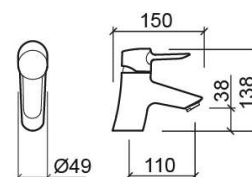

Torus basin mixer with EcoSpot - Chrome

Ref. 537030111

EAN Code. 5604815609271

Technical Information

Length: 150 mm

Width: 49 mm

Height: 138 mm

Weight: 1.42 kg

Collection: [Torus](#)

Product type: Taps

Style: Contemporary

Material: Brass

Installation type: Basin shelf

Features

- Flow rate at 3 Bar - 13.5L/min
- With EcoSpot system
- Fixing kit included
- Hot & cold flexible connectors included
- Single lever mixer
- Waste not included