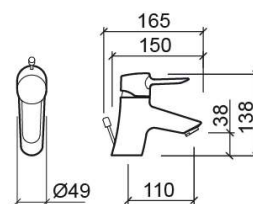

Torus basin mixer with EcoSpot and waste - Chrome

Ref. 537030011

EAN Code. 5604815607956

Technical Information

Length: 165 mm

Width: 49 mm

Height: 138 mm

Weight: 1.80 kg

Collection: Torus

Product type: Taps

Style: Contemporary

Material: Brass

Installation type: Basin shelf

Features

- Flow rate at 3 Bar - 13.5L/min
- With EcoSpot system
- Fixing kit included
- Hot & cold flexible connectors included
- Single lever mixer
- Automatic outlet valve included