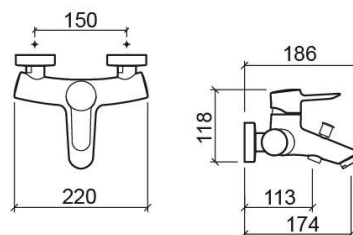

Torus bath mixer - Chrome

Ref. 537080111

EAN Code. 5604815607918

Technical Information

Length: 186 mm

Width: 220 mm

Height: 118 mm

Weight: 2.50 kg

Collection: Torus

Product type: Taps

Style: Contemporary

Material: Brass

Installation type: Wall mounted

Features

- Flow rate at 3 Bar - 22L/min
- Hand shower - 1 function
- Single lever mixer
- Omega hand shower, 1.70m shower hose and wall bracket included