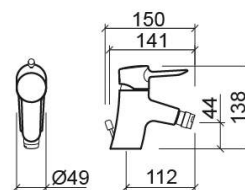

Torus bidet mixer with EcoSpot and waste - Chrome

Ref. 537040011

EAN Code. 5604815607949

Technical Information

Length: 150 mm

Width: 49 mm

Height: 138 mm

Weight: 1.80 kg

Collection: Torus

Product type: Taps

Style: Contemporary

Material: Brass

Installation type: Bidet

Features

- Flow rate at 3 Bar - 15L/min
- Fixing kit included
- Hot & cold flexible connectors included
- Single lever mixer
- Automatic outlet valve included