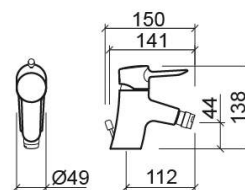

Torus bidet mixer with EcoSpot and waste - Chrome

Ref. 537040011

EAN Code. 5604815607949

Technical Information

Length: 150 mm

Width: 49 mm

Height: 138 mm

Weight: 1.80 kg

Collection: Torus

Product type: Taps

Style: Contemporary

Material: Brass

Installation type: Bidet

Features

- Flow rate at 3 Bar - 15 l/min
- Fixing kit included
- Hot & cold flexible connectors included
- Single lever mixer
- Automatic outlet valve included