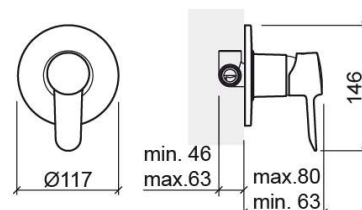

Torus concealed 3-way shower valve - Chrome

Ref. 537170111C

EAN Code. 5604815607925

Technical Information

Length: 80 mm

Width: 117 mm

Height: 146 mm

Weight: 2.50 kg

Collection: [Torus](#)

Product type: Taps

Style: Contemporary

Material: Brass

Installation type: Concealed

Features

- With EcoSpot system
- Single lever mixer
- Shower solution for 1 water outlet (3-way)

Downloads