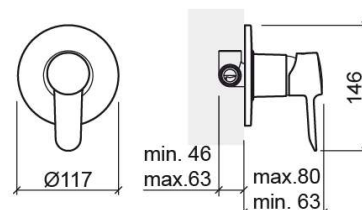

Torus concealed 3-way shower valve - Chrome

Ref. 537170111C

EAN Code. 5604815607925

Technical Information

Length: 80 mm

Width: 117 mm

Height: 146 mm

Weight: 2.50 kg

Collection: Torus

Product type: Taps

Style: Contemporary

Material: Brass

Installation type: Concealed

Features

- With EcoSpot system
- Single lever mixer
- Shower solution for 1 water outlet (3-way)

Downloads