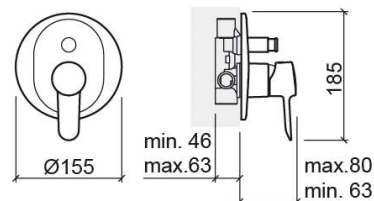

## Torus concealed 4-way shower valve - Chrome

Ref. 537180111C

EAN Code. 5604815608755

## Technical Information

Length: 80 mm

Width: 155 mm

Height: 185 mm

Weight: 1.34 kg

Collection: [Torus](#)

Product type: Taps

Style: Contemporary