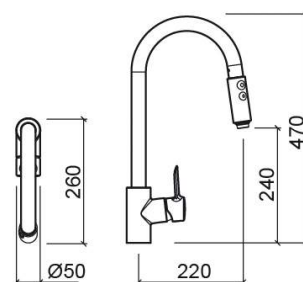

Torus kitchen mixer with EcoSpot and pull-out spray - Chrome

Ref. 537310111

EAN Code. 5604815607697

Description

Equipped with a cartridge that allows the handle to be opened in two positions: semi-open and fully open.

Technical Information

Length: 260 mm

Width: 50 mm

Height: 470 mm

Weight: 3.60 kg

Collection: [Torus](#)

Product type: Kitchen taps

Material: Brass

Features

- Flow rate at 3 Bar - 9L/min
- With swivel spout
- With pull-out spray
- With EcoSpot system
- Fixing kit included
- Kitchen tap hole \varnothing 35mm

Downloads

Cleaning Manuals

Cleaning Manual (PDF) ,