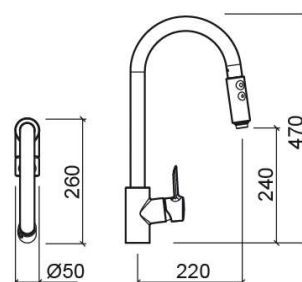

Torus kitchen mixer with EcoSpot and pull-out spray - Chrome

Ref. 537310111

EAN Code. 5604815607697

Description

Equipped with a cartridge that allows the handle to be opened in two positions: semi-open and fully open.

Technical Information

Length: 260 mm

Width: 50 mm

Height: 470 mm

Weight: 3.60 kg

Collection: [Torus](#)

Product type: Kitchen taps

Material: Brass

Features

- Flow rate at 3 Bar - 9L/min
- With swivel spout
- With pull-out spray
- With EcoSpot system
- Fixing kit included
- Kitchen tap hole Ø35mm

Downloads

Cleaning Manuals

Cleaning Manual (PDF) ,

BIM Files