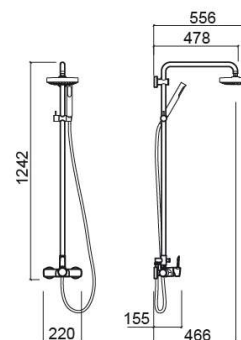

## Technical Information

Length: 556 mm

Width: 220 mm

Height: 1242 mm

Weight: 5.75 kg

Collection: [Torus](#)

Product type: Kits, rails and hand showers

Style: Contemporary

Product Format: Round

Material: Stainless steel; Brass

Installation type: Wall mounted

## Features

- With anti-scalding thermal insulation
- With EcoSpot system
- With height-adjustable, swivel wall bracket
- Contents of the kit - Torus mixer, Duo hand shower, Face shower head and 1.50m shower hose
- Fixing kit included
- Flow rate at 3 Bar - 11/12L/min