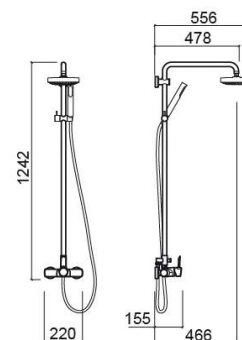

Torus shower kit - Chrome

Ref. 537670111

EAN Code. 5604815611243

Technical Information

Length: 556 mm

Width: 220 mm

Height: 1242 mm

Weight: 5.75 kg

Collection: [Torus](#)

Product type: Kits, rails and hand showers

Style: Contemporary

Product Format: Round

Material: Stainless steel; Brass

Installation type: Wall mounted

Features

- With anti-scalding thermal insulation
- With EcoSpot system
- With height-adjustable, swivel wall bracket
- Contents of the kit - Torus mixer, Duo hand shower, Face shower head and 1.50m shower hose
- Fixing kit included
- Flow rate at 3 Bar - 11/12L/min