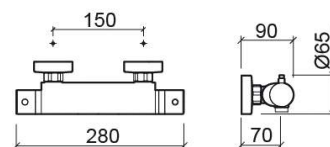

Torus thermostatic shower valve - Chrome

Ref. 537470111

EAN Code. 5604815607963

Technical Information

Length: 90 mm

Width: 280 mm

Height: 65 mm

Weight: 2.50 kg

Collection: Torus

Product type: Taps

Style: Contemporary

Material: Brass

Installation type: Wall mounted

Features

- Flow rate at 3 Bar - 20L/min
- Hand shower - 1 function
- Thermostatic mixer
- Omega hand shower, 1.70m shower hose and wall bracket included