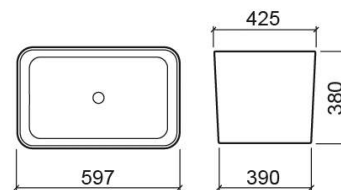

Tribo basin - White

Ref. 109900004

EAN Code. 5604815317954

Description

Tribo 60cm basin

Technical Information

Length: 597 mm

Width: 425 mm

Height: 380 mm

Weight: 40 kg

Collection: Tribo

Product type: Basins, Kitchen sinks

Style: Contemporary

Product Format: Rectangular

Material: Ceramic

Installation type: Countertop