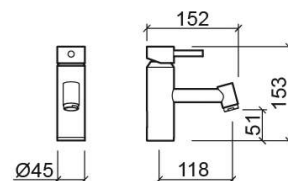

## Technical Information

Length: 152 mm

Width: 45 mm

Height: 153 mm

Weight: 1.89 kg

Collection: Tube

Product type: Taps

Style: Contemporary