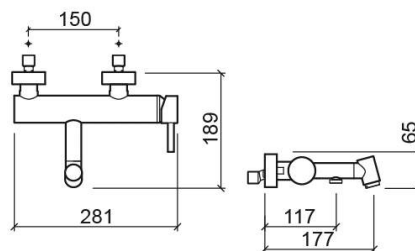

Tube bath mixer - Chrome

Ref. 531080111

EAN Code. 5604815606423

Technical Information

Length: 189 mm

Width: 281 mm

Height: 65 mm

Weight: 2.60 kg

Collection: Tube

Product type: Taps

Style: Contemporary

Material: Brass

Installation type: Wall mounted

Features

- Flow rate at 3 Bar - 18L/min
- Single lever mixer

Downloads