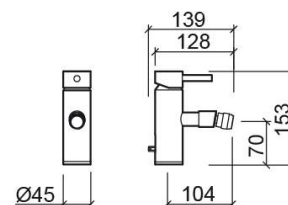

Tube bidet mixer with waste - Chrome

Ref. 531040011

EAN Code. 5604815606348

Technical Information

Length: 139 mm

Width: 45 mm

Height: 153 mm

Weight: 2.38 kg

Collection: Tube

Product type: Taps

Style: Contemporary

Material: Brass

Installation type: Bidet

Features

- Flow rate at 3 Bar - 15L/min
- Fixing kit included
- Hot & cold flexible connectors included
- Single lever mixer
- Automatic outlet valve included