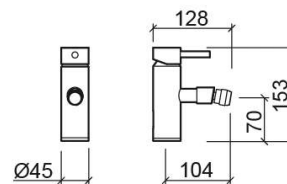

Tube bidet mixer - Chrome

Ref. 531040111

EAN Code. 5604815606379

Technical Information

Length: 128 mm

Width: 45 mm

Height: 153 mm

Weight: 1.77 kg

Collection: Tube

Product type: Taps

Style: Contemporary

Material: Brass

Installation type: Bidet

Features

- Flow rate at 3 Bar - 15L/min
- Fixing kit included
- Hot & cold flexible connectors included
- Single lever mixer
- Waste not included