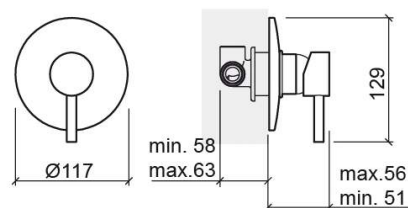

Tube concealed 3-way round shower valve - Chrome

Ref. 531170111C

EAN Code. 5604815606461

Technical Information

Length: 56 mm

Width: 117 mm

Height: 129 mm

Weight: 0.80 kg

Collection: Tube

Product type: Taps

Style: Contemporary

Material: Brass

Installation type: Concealed

Features

- Single lever mixer
- Shower solution for 1 water outlet (3-way)

Downloads