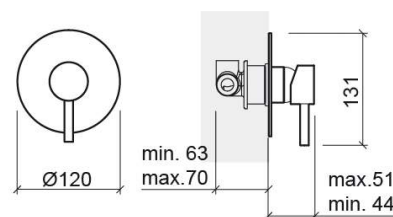

Tube concealed 3-way shower valve, Ø120 - Chrome

Ref. 531870111

EAN Code. 5604815608625

Technical Information

Length: 51 mm

Width: 120 mm

Height: 131 mm

Weight: 2.00 kg

Collection: Tube

Product type: Taps

Style: Contemporary

Material: Brass

Installation type: Concealed

Features

- Flow rate at 3 Bar - 25L/min
- Single lever mixer
- Shower solution for 1 water outlet (3-way)