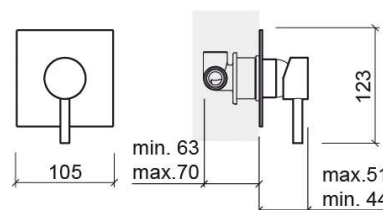

Tube concealed 3-way square shower valve - Chrome

Ref. 531710111

EAN Code. 5604815610109

Technical Information

Length: 51 mm

Width: 105 mm

Height: 123 mm

Weight: 0.90 kg

Collection: Tube

Product type: Taps

Style: Contemporary

Material: Brass

Installation type: Concealed

Features

- Flow rate at 3 Bar - 25L/min
- Single lever mixer
- Shower solution for 1 water outlet (3-way)