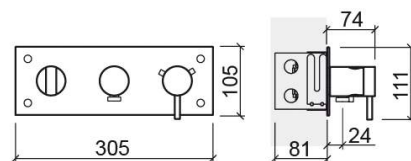

Tube concealed 4-way thermostatic shower valve - Chrome

Ref. 531480111

EAN Code. 5604815610864

Technical Information

Length: 74 mm

Width: 305 mm

Height: 111 mm

Weight: 4.65 kg

Collection: Tube

Product type: Taps

Style: Contemporary

Material: Brass

Installation type: Concealed

Features

- Installation box included
- Fixing kit included
- Hot & cold flexible connectors included
- Thermostatic mixer
- Shower solution for 2 water outlets (4-way)
- Wall bracket and water outlet included