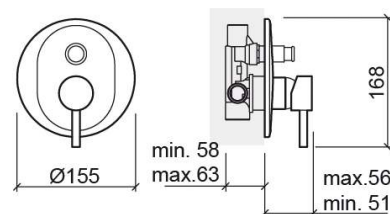

Tube concealed 4-way oval shower valve - Chrome

Ref. 531180111C

EAN Code. 5604815606478

Technical Information

Length: 56 mm

Width: 155 mm

Height: 168 mm

Weight: 1.30 kg

Collection: Tube

Product type: Taps

Style: Contemporary

Material: Brass

Installation type: Concealed

Features

- Single lever mixer
- Shower solution for 2 water outlets (4-way)
- Flow rate at 3 Bar - 17/23L/min