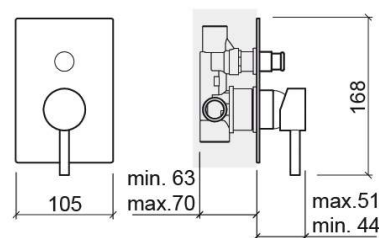

Tube concealed 4-way rectangular shower valve - Chrome

Ref. 531880111

EAN Code. 5604815608649

Technical Information

Length: 51 mm

Width: 105 mm

Height: 168 mm

Weight: 3.95 kg

Collection: Tube

Product type: Taps

Style: Contemporary

Material: Brass

Installation type: Concealed

Features

- Single lever mixer
- Shower solution for 2 water outlets (4-way)
- Flow rate at 3 Bar - 15.1/21.2L/min