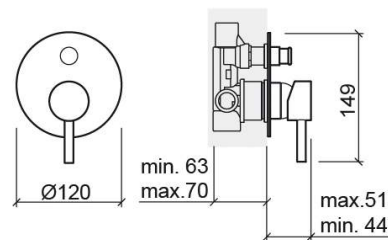

# Tube concealed 4-way round shower valve - Chrome

Ref. 531780111

EAN Code. 5604815608632

## Technical Information

Length: 51 mm

Width: 120 mm

Height: 149 mm

Weight: 3.95 kg

Collection: Tube

Product type: Taps

Style: Contemporary

## Features

- Single lever mixer
- Shower solution for 2 water outlets (4-way)
- Flow rate at 3 Bar - 17/23L/min