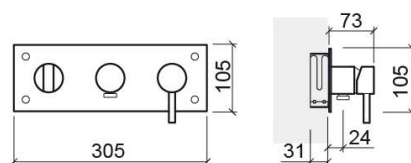

Tube concealed 4-way shower valve - Chrome

Ref. 531670111

EAN Code. 5604815608434

Technical Information

Length: 73 mm

Width: 305 mm

Height: 105 mm

Weight: 3.85 kg

Collection: [Tube](#)

Product type: Taps

Style: Contemporary

Material: Brass

Installation type: Concealed

Features

- Installation box included
- Fixing kit included
- Hot & cold flexible connectors included
- Single lever mixer
- Shower solution for 2 water outlets (4-way)
- Wall bracket and water outlet included