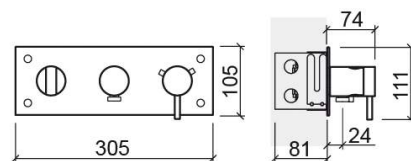

Tube concealed 4-way thermostatic shower valve - Chrome

Ref. 531480111 EAN Code. 5604815610864

Technical Information

Length: 74 mm
Width: 305 mm
Height: 111 mm
Weight: 4.65 kg

Collection: Tube

Product type: Taps

Style: Contemporary

Material: Brass

Installation type: Concealed

Features

- Installation box included
- Fixing kit included
- Hot & cold flexible connectors included
- Thermostatic mixer
- Shower solution for 2 water outlets (4-way)
- Wall bracket and water outlet included