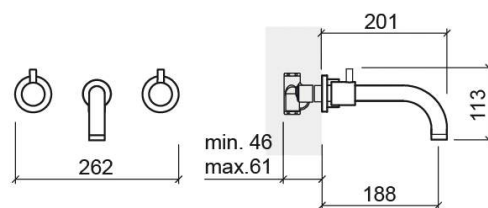

Tube concealed basin mixer with 3 holes - Chrome

Ref. 531231111

EAN Code. 5604815608588

Technical Information

Length: 201 mm

Width: 262 mm

Height: 113 mm

Weight: 1.81 kg

Collection: Tube

Product type: Taps

Style: Contemporary

Material: Brass

Features

- Flow rate at 3 Bar - 17L/min
- Fixing kit included
- Hot & cold flexible connectors included
- Single lever mixer with 3 holes
- Waste not included