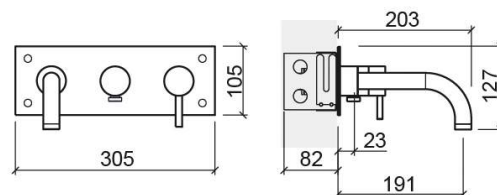

Tube concealed bath mixer - Chrome

Ref. 531280111C

EAN Code. 5604815606515

Technical Information

Length: 203 mm

Width: 305 mm

Height: 127 mm

Weight: 2.00 kg

Collection: Tube

Product type: Taps

Style: Contemporary

Material: Brass

Installation type: Concealed

Features

- Installation box included
- Flow rate at 3 Bar - 18L/min
- Fixing kit included
- Hot & cold flexible connectors included
- Single lever mixer