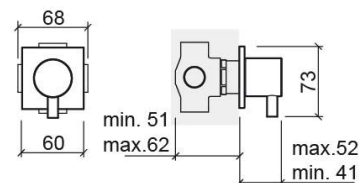

Tube concealed diverter - Chrome

Ref. 531060111

EAN Code. 5604815611014

Technical Information

Length: 52 mm

Width: 60 mm

Height: 73 mm

Weight: 0.80 kg

Collection: [Componentes, Tube](#)

Product type: Taps

Style: Contemporary

Material: Brass

Installation type: Concealed

Features

- Shower solution for 2 water outlets (4-way)
- Water connection - G1/2"

Downloads