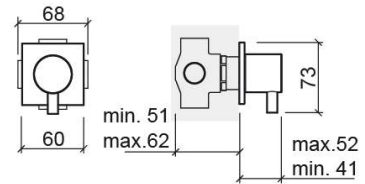

Tube concealed diverter - Chrome

Ref. 531060111

EAN Code. 5604815611014

Technical Information

Length: 52 mm

Width: 60 mm

Height: 73 mm

Weight: 0.80 kg

Collection: [Componentes, Tube](#)

Product type: Taps

Style: Contemporary

Material: Brass

Installation type: Concealed

Features

- Shower solution for 2 water outlets (4-way)
- Water connection - G1/2"

Downloads