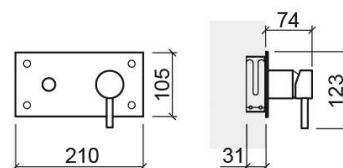

Tube concealed shower valve for Face slide rail - Chrome

Ref. 531770111

EAN Code. 5604815608441

Technical Information

Length: 74 mm

Width: 210 mm

Height: 123 mm

Collection: Tube

Product type: Taps

Style: Contemporary

Material: Brass

Installation type: Concealed

Features

- Compatible with Face shower slide rail
- Fixing kit included
- Single lever mixer
- Shower solution for 1 water outlet (3-way)
- Installation box included