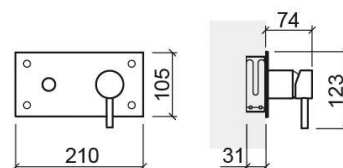

Tube concealed shower valve for Face slide rail - Chrome

Ref. 531770111

EAN Code. 5604815608441

Technical Information

Length: 74 mm

Width: 210 mm

Height: 123 mm

Collection: [Tube](#)

Product type: Taps

Style: Contemporary

Material: Brass

Installation type: Concealed

Features

- Compatible with Face shower slide rail
- Fixing kit included
- Single lever mixer
- Shower solution for 1 water outlet (3-way)
- Installation box included