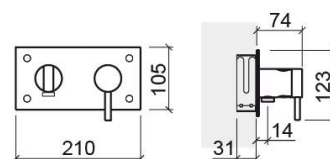

### Technical Information

Length: 74 mm

Width: 210 mm

Height: 123 mm

Weight: 2.00 kg

Collection: Tube

Product type: Taps

Style: Contemporary