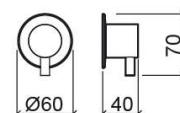

Tube concealed stop valve - Chrome

Ref. 5680011

EAN Code. 5604815608601

Technical Information

Length: 40 mm

Width: 60 mm

Height: 70 mm

Weight: 0.53 kg