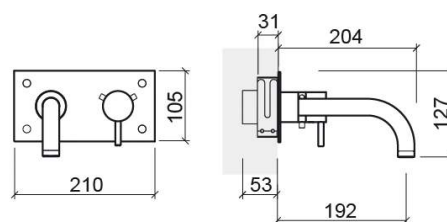

## Technical Information

Length: 204 mm

Width: 210 mm

Height: 127 mm

Weight: 3.00 kg

Collection: Tube

Product type: Taps

Style: Contemporary

Material: Brass

Installation type: Concealed