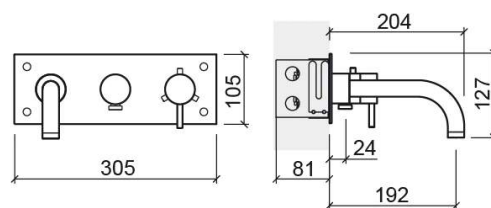

Tube concealed thermostatic bath mixer - Chrome

Ref. 531680111

EAN Code. 5604815610871

Technical Information

Length: 204 mm

Width: 305 mm

Height: 127 mm

Weight: 4.65 kg

Collection: Tube

Product type: Taps

Style: Contemporary

Material: Brass

Installation type: Concealed

Features

- Installation box included
- Fixing kit included
- Hot & cold flexible connectors included
- Thermostatic mixer
- Water outlet included