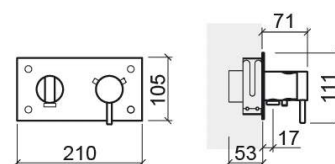

### Technical Information

Length: 71 mm

Width: 210 mm

Height: 111 mm

Weight: 3.00 kg

Collection: Tube

Product type: Taps

Style: Contemporary