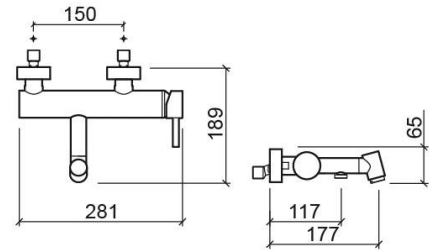

Tube Eco bath mixer - Chrome

Ref. 551080111

EAN Code. 5604815609523

Technical Information

Length: 189 mm

Width: 281 mm

Height: 65 mm

Weight: 2.60 kg

Collection: [Tube Eco](#)

Product type: Taps

Style: Contemporary

Material: Brass

Installation type: Wall mounted

Features

- Flow rate at 3 Bar - 10L/min
- Single lever mixer

Downloads