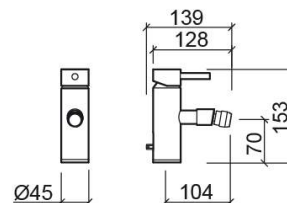

Tube Eco bidet mixer with waste - Chrome

Ref. 551040011

EAN Code. 5604815609462

Technical Information

Length: 139 mm

Width: 45 mm

Height: 153 mm

Weight: 2.38 kg

Collection: [Tube Eco](#)

Product type: Taps

Style: Contemporary

Material: Brass

Installation type: Bidet

Features

- Flow rate at 3 Bar - 5L/min
- With Eco aerator
- Fixing kit included
- Hot & cold flexible connectors included
- Single lever mixer
- Automatic outlet valve included